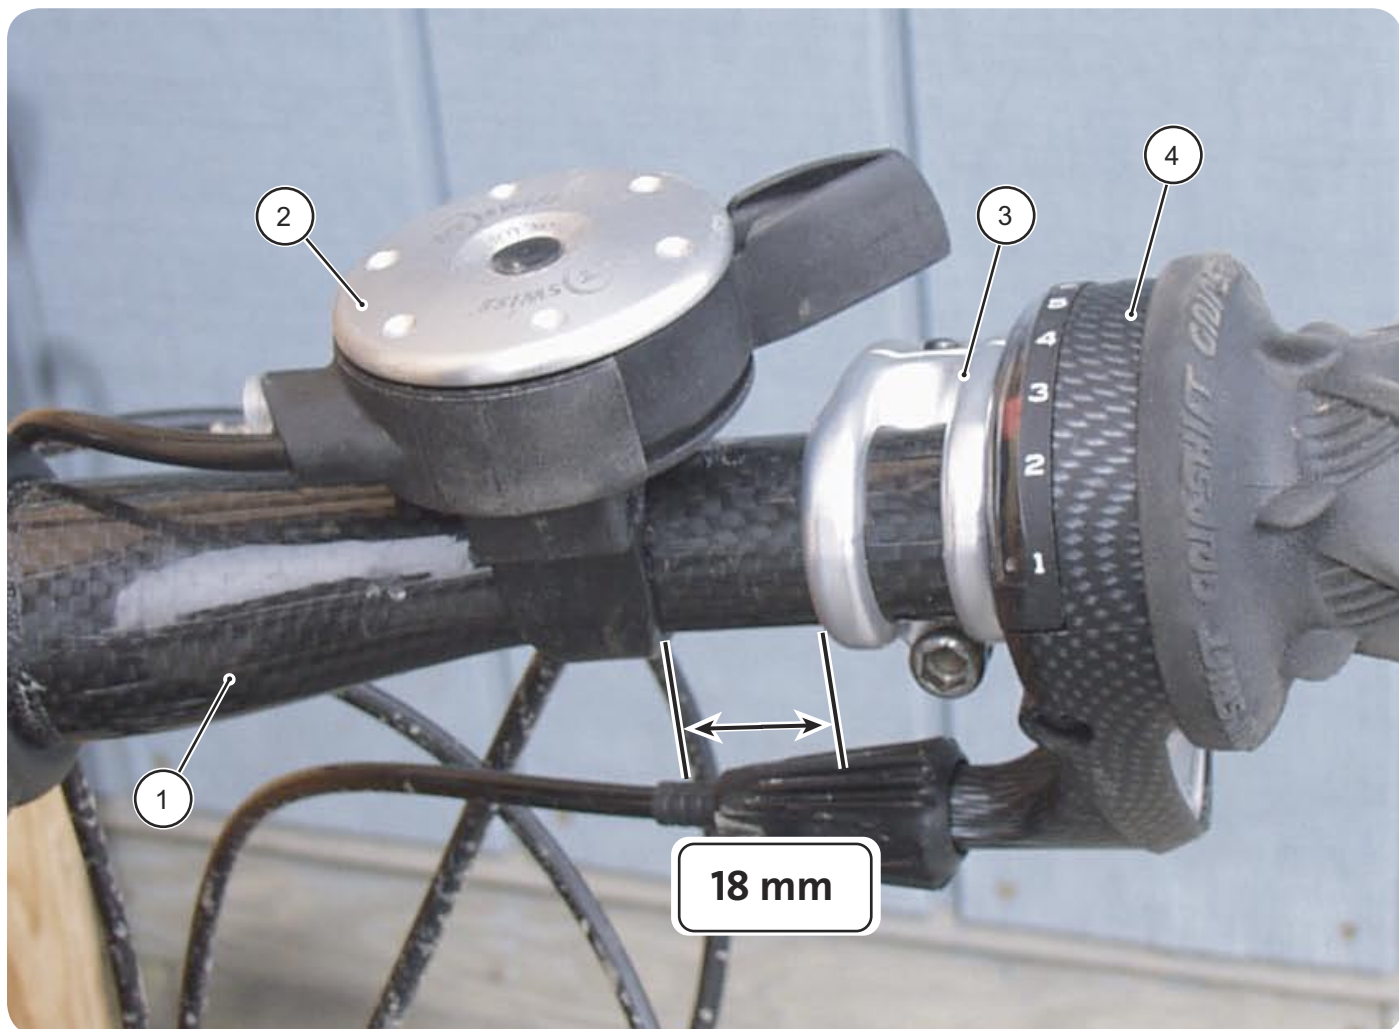

05 SCALPEL TEAM REPLICIA

DT SWISS SSD 210 REMOTE CONTROL POSITIONING

1. **FSA K-force XC Carbon Flat Handlebar**
2. **DT Swiss SSD 210 Remote Control**
3. **Magura Marta SL Brake**
4. **SRAM X-0 Shifter**