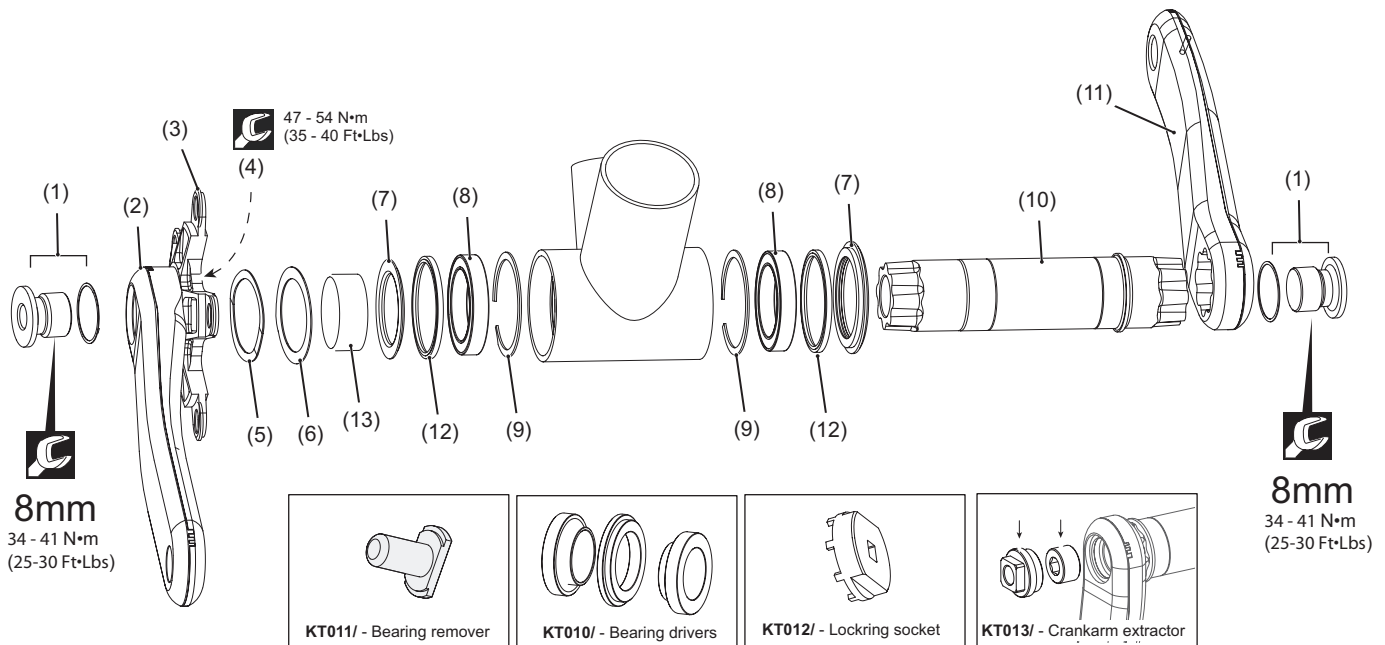

### Mountain Bike Bottom Bracket Assembly

September 2003

ITEM	CANNONDALE KIT #	KIT DESCRIPTION	NOTES
1	QC614/	Crankarm bolt kit includes 2 bolts and 2 washers	
2	QC607/	Crankarm, right, 170mm	
2	QC609/	Crankarm, right, 172.5mm	
2	QC611/	Crankarm, right, 175mm	
3	QC076/	Spider, mtn, double	1mm spacers btwn inner ring and spider
3	QC075/	Spider, mtn, triple	1mm spacers btwn outer ring and spider
4	QC613/	Lockring	
5	QC618/	Wave washer	
6	QC617	Shim	5 per kit
7	QC615	Shield	2 per kit
8	KB6180/	Bearing	2 per kit
9	QC616/	Circlip	2 per kit
10	QC071/	Spindle, double, 122mm	
10	QC070/	Spindle, triple, 128mm	
11	QC606/	Crankarm, left, 170mm	
11	QC608/	Crankarm, left 172.5mm	
11	QC610/	Crankarm, left 175mm	
12	QC074	Bearing seal	2 per kit
13	QC073	Spacer, 12mm, for 128mm spindle	
13	QC072	Spacer, 9mm, for 122mm spindle	
N/S	QC077/	Chainring spacer, 1mm	5 per kit