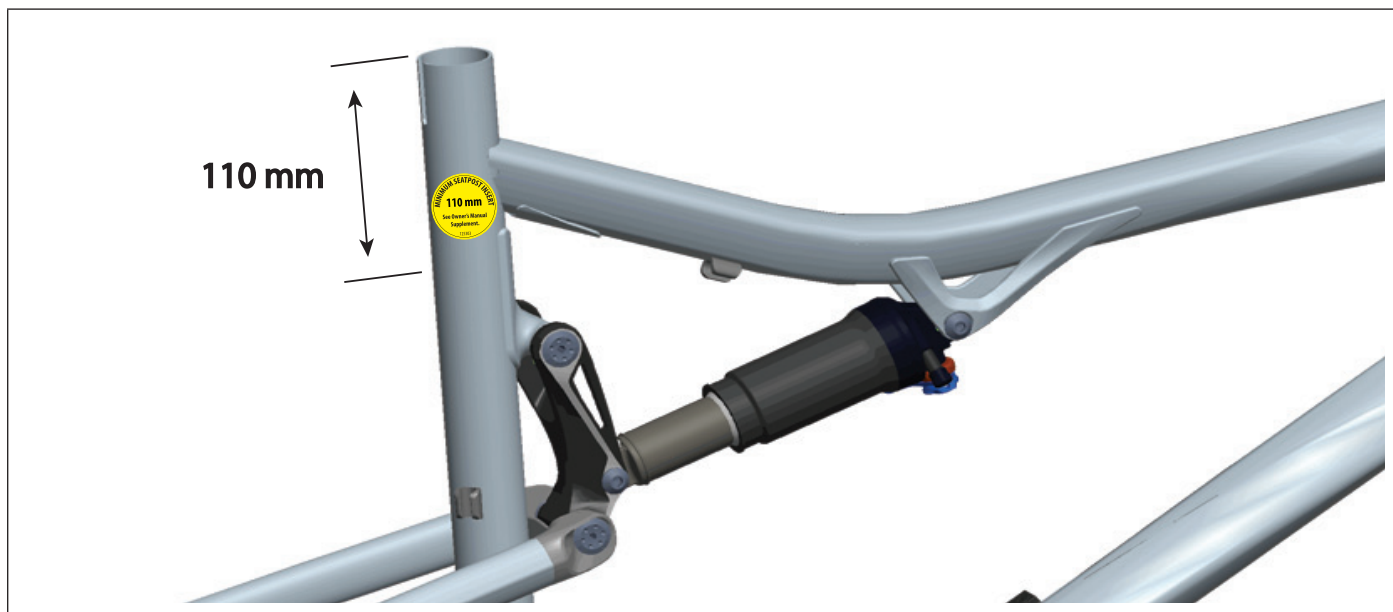

#### MINIMUM SEAT POST INSERT DEPTH

The seat post of X-Large size RZ One Twenty frames must be inserted a minimum of 110 mm into the seat tube.

A small yellow removable decal is applied to the seat tube of X-Large frames. The X-Large size code "XL" can be found etched into the bottom bracket shell in the area shown below.

#### **WARNING**

**MAKE SURE AT LEAST 110 mm OF THE SEAT POST IS INSERTED INTO THE FRAME AT ALL TIMES.** Failure to insert the seat post correctly can place a very high stress on the seat tube top tube junction causing the frame to break while riding.

Measure 110 mm from the bottom of the seat post. Use a permanent marker to mark the post at 110 mm. When adjusting the seat post height in the seat tube, never adjust the seat post so that the line you mark is above the top edge of the seat tube.

**YOU MUST ALSO BE AWARE THAT** bicycle seat posts are permanently marked by the manufacturer with a "MINIMUM INSERT" line on the seat post itself. You must not rely on this marking as an indication of the proper MINIMUM SEAT POST INSERTION DEPTH.