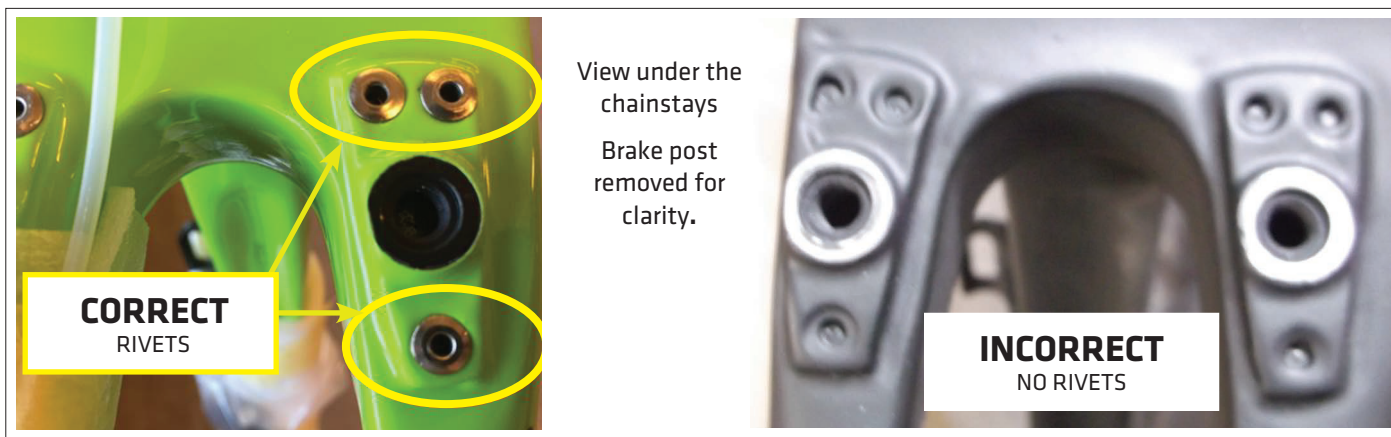

2015-2016 SLICE

Rear Brake Mount Inspection

About this Service Bulletin

It has come to our attention that some 2015-2016 Slice models may have missing rear brake mounting plate rivets. A very small number of frames may have shipped missing the rivets. The rivets are required reinforcement of the bonded brake mounts. If the rivets have not been installed in a frame, as shown below left, the frame must be replaced.