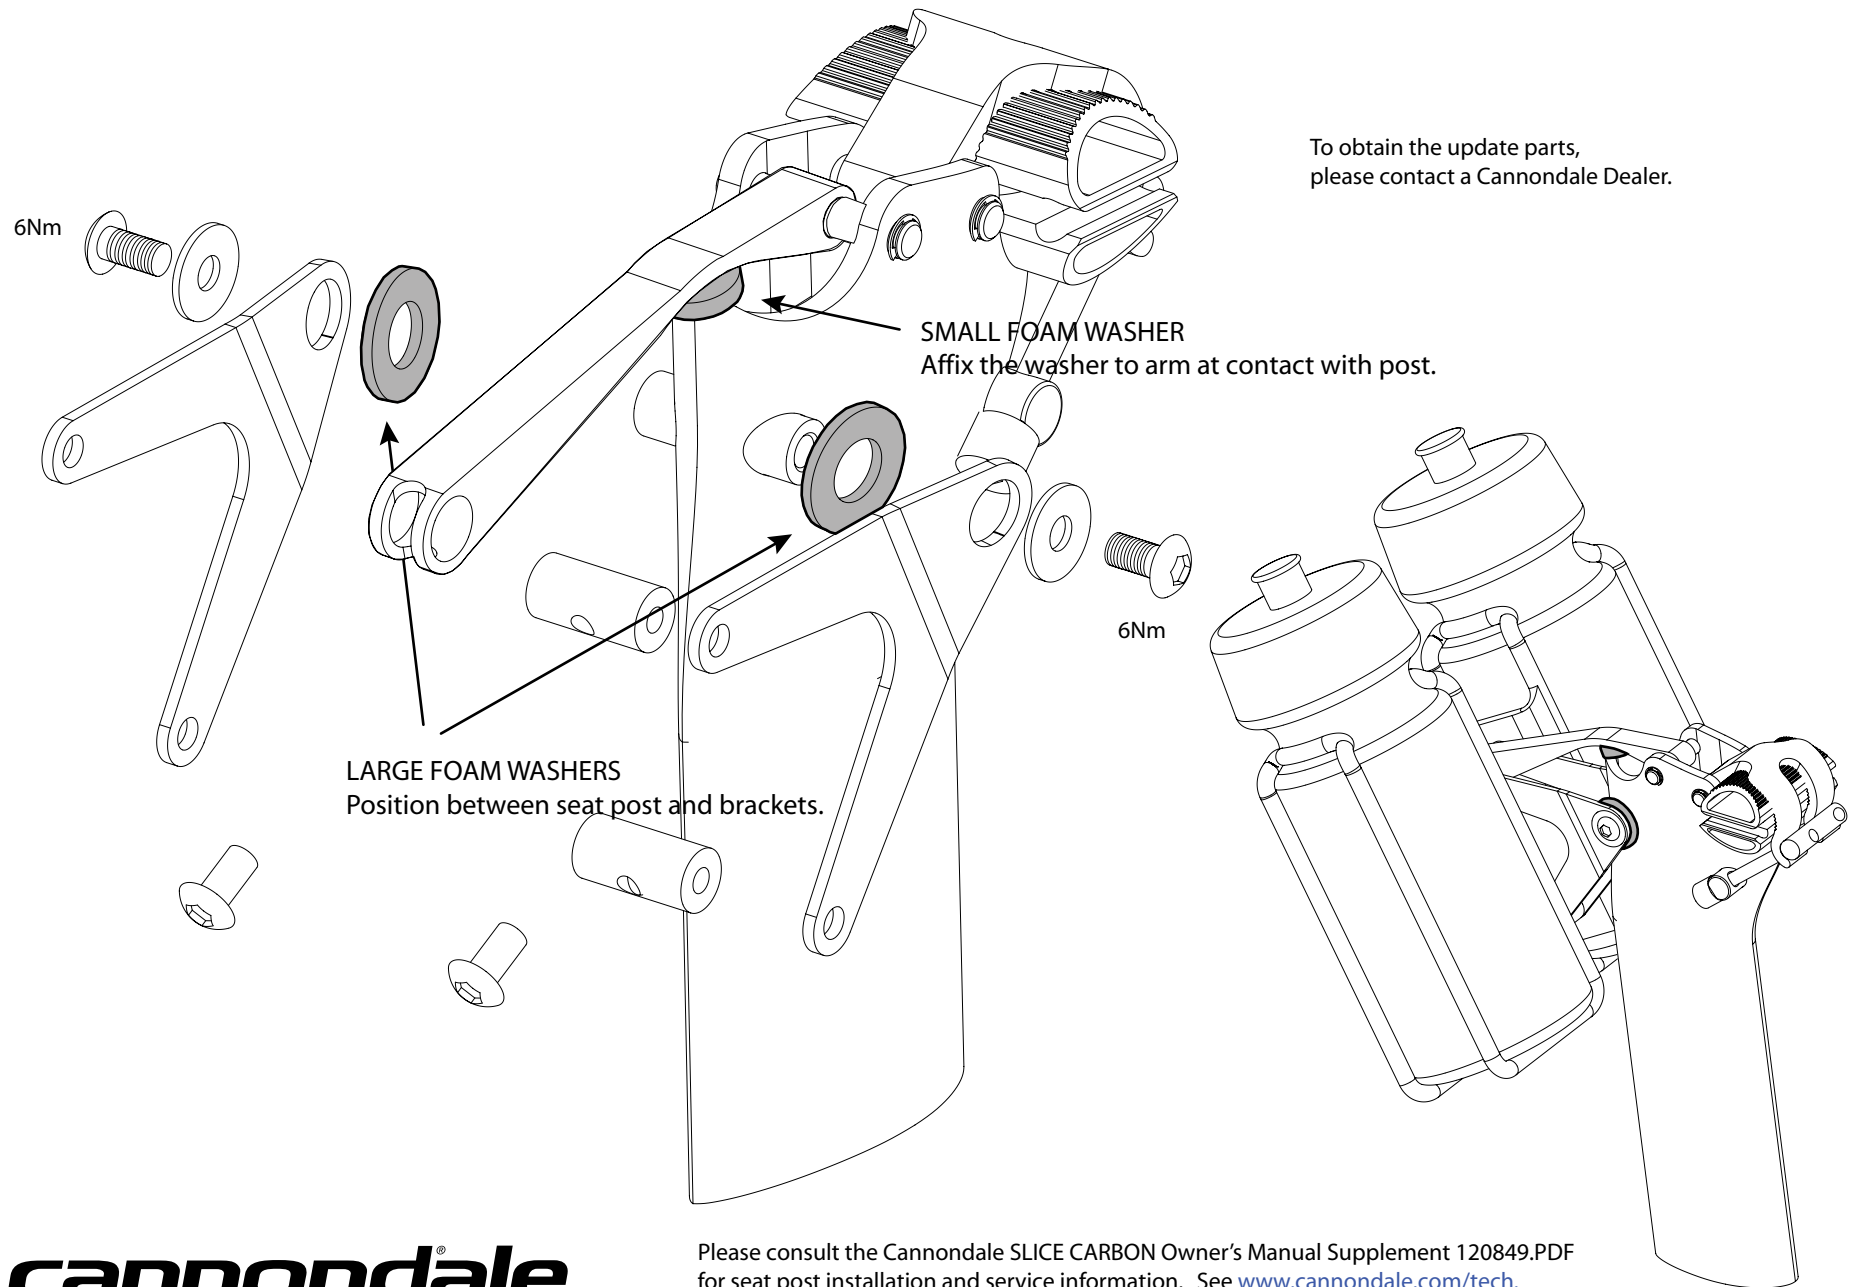

2008 SLICE MULTISPORT SEATPOST

Water Bottle Bracket Assembly Update Parts

To obtain the update parts,
please contact a Cannondale Dealer.

cannondale

Please consult the Cannondale SLICE CARBON Owner's Manual Supplement 120849.PDF for seat post installation and service information. See www.cannondale.com/tech.