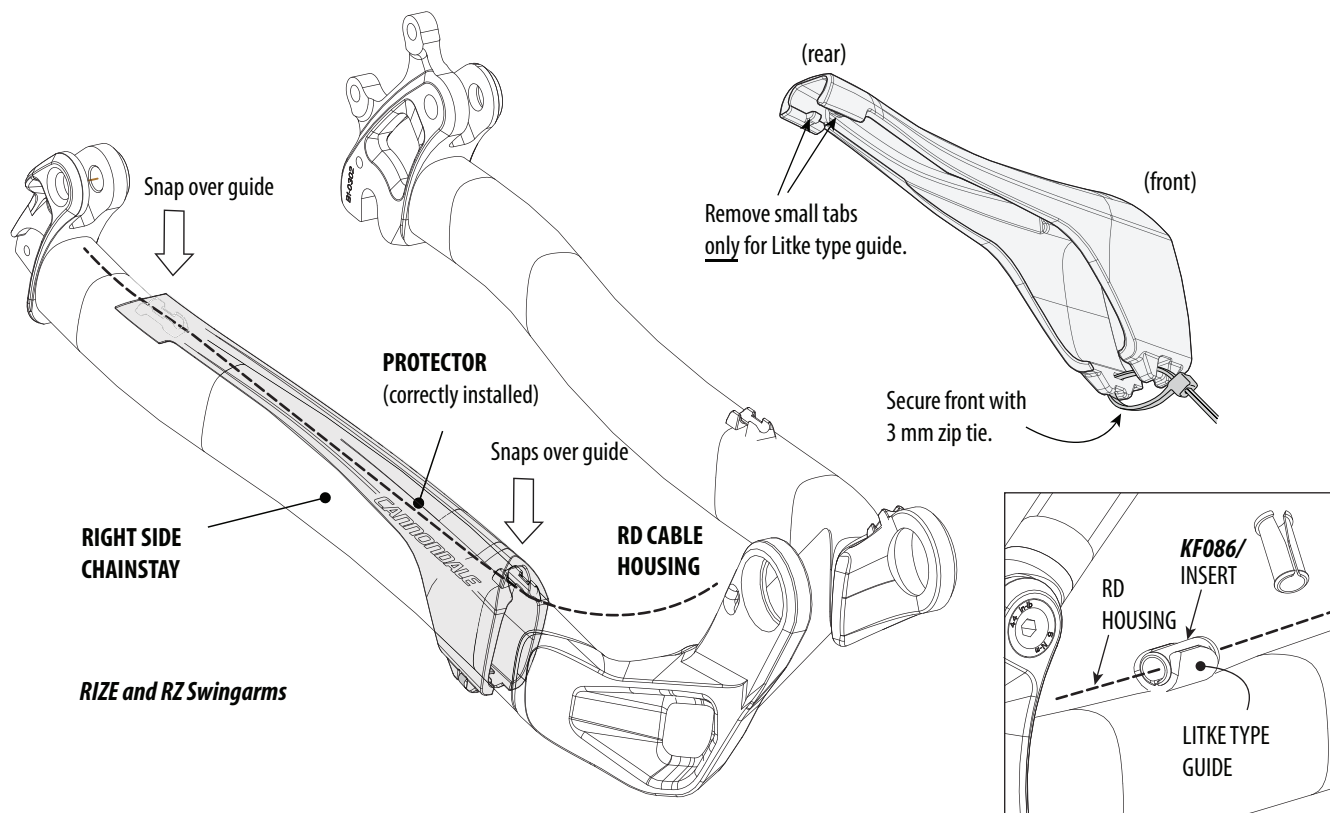

RIZE/RZ CHAINSTAY PROTECTOR - 1A502/BLK

Component Information

- **RIZE/RZ CHAINSTAY PROTECTOR - 1A502/BLK** is a durable injection molded ABS plastic chainstay protector.
- The protector is designed to fit the right chainstay of Cannondale RIZE and RZ model swingarms. The rear derailleur cable is routed through the protector. Swingarm can have either Litke (inset) or zip tie type cable guides (shown). When used with Litke guides, the small tabs on protector must be removed carefully with a file. The RD cable should pass through the Litke guide with the housing guide insert (KF086/) to retain the cable. When used with zip tie type guide, the zip ties must be removed in order for the protector tabs to engage the guide.
- Install the protector by snapping it in place over the swingarm cable guides. Secure it with a 3 mm zip type at the front of the swingarm.
- The component weight is 45 grams.

Apart from reducing chain noise, a chainstay protector can prevent serious damage caused by the chain from occurring to your bicycle frame. Please see your *Cannondale Bicycle Owner's Manual* for more information about prevent this kind of damage.