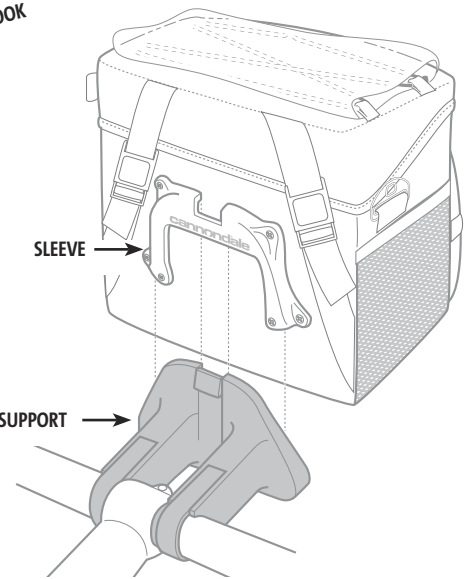

SAFETY RECALL NOTICE

October 18, 2004
117207.PDF

cannondale

GRAPHICS TO LOOK FOR

2004 - 2005
Model No. BHB322
Model Name "Crossroads"

GRAPHICS TO LOOK FOR

2004 - 2005
Model No. BHB320
Model Name "Perimeter"

WHY THEY ARE RECALLED

The recalled bags have improperly made plastic handlebar mount quick release parts. (SLEEVE and SUPPORT far right above). The bags may fall off the bicycle. If the bag falls off the bicycle, it may distract you or may fall into some part of the bicycle or in front of the bicycle. There is a risk of a fall or accident, and you may be seriously injured, paralyzed or killed. Cannondale has received one report of an accident with serious injuries.